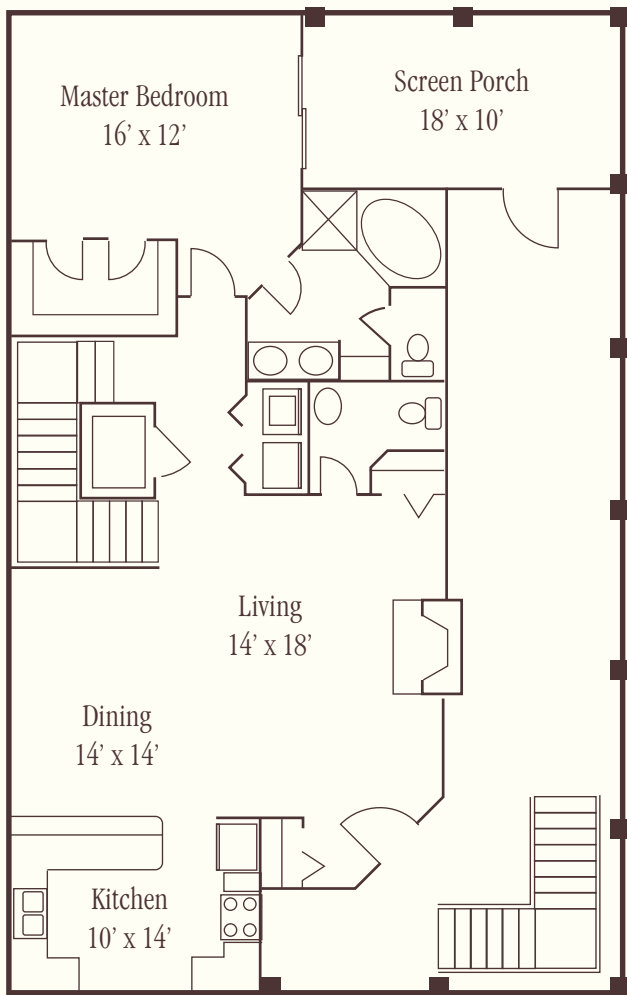

THE WACCAMAW

1918 Heated Square Feet | Porches 571 Square Feet | Storage 300 Square Feet | Total 2789 Square Feet

MAIN FLOOR

SECOND FLOOR