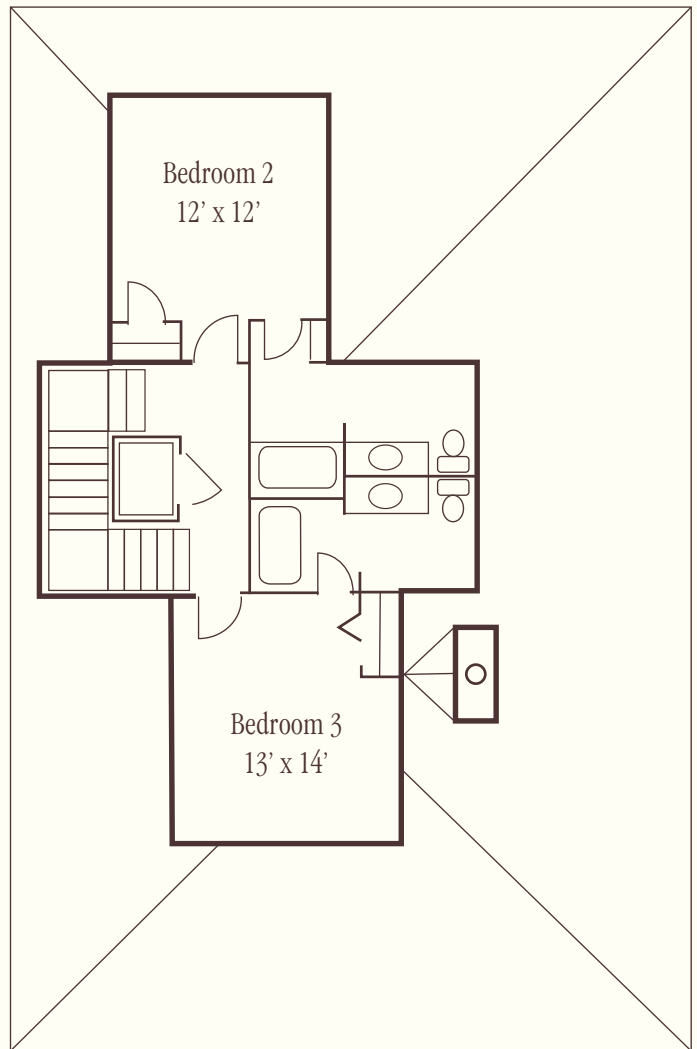

THE WACCAMAW

1918 Heated Square Feet | Porches 571 Square Feet | Storage 300 Square Feet | Total 2789 Square Feet

MAIN FLOOR

SECOND FLOOR